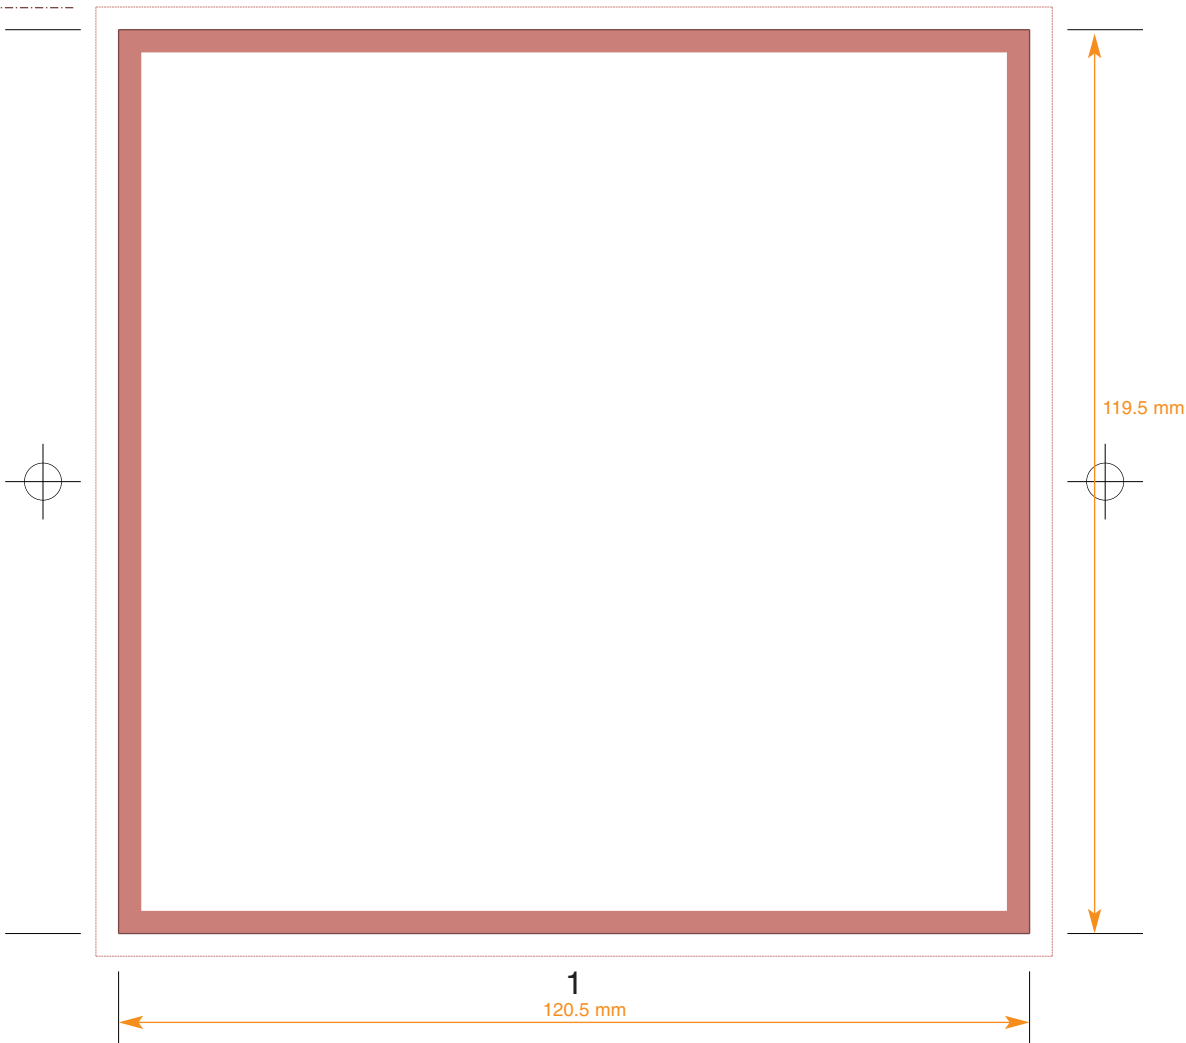

COLOURS
CYAN
MAGENTA
YELLOW
BLACK

Key:
Compact Disc Booklet: 2 Pages

No text area
Bleed
Trim
Fold

Customer
Catalogue No.
Job Title

Page Nos.

PLEASE NOTE THIS TEMPLATE IS NOT TO BE ALTERED, MOVED OR THE DOCUMENT SIZE CHANGED.
THIS PDF IS FOR ILLUSTRATION AND MEASUREMENTS ONLY. **DO NOT LAY ARTWORK DIRECTLY ONTO THIS FILE.**
ALL DIMENSIONS ARE IN MILLIMETRES. BLEED ALLOWANCE OF 3MM ON TRIMMED EDGES

COLOURS

CYAN

MAGENTA

YELLOW

BLACK

Key:

No text area

Bleed

Trim

Fold

Compact Disc Booklet: Single Page

Customer

Catalogue No.

Job Title

Page Nos.

119.5 mm

2

120.5 mm

PLEASE NOTE THIS TEMPLATE HAS BEEN CREATED USING SPECIFIC CO-ORDINATES REQUIRED FOR COMPUTER TO PLATE IMAGING AND IS NOT TO BE ALTERED, MOVED OR THE DOCUMENT SIZE CHANGED. ALL DIMENSIONS ARE IN MILLIMETRES. BLEED ALLOWANCE OF 3MM ON TRIMMED EDGES