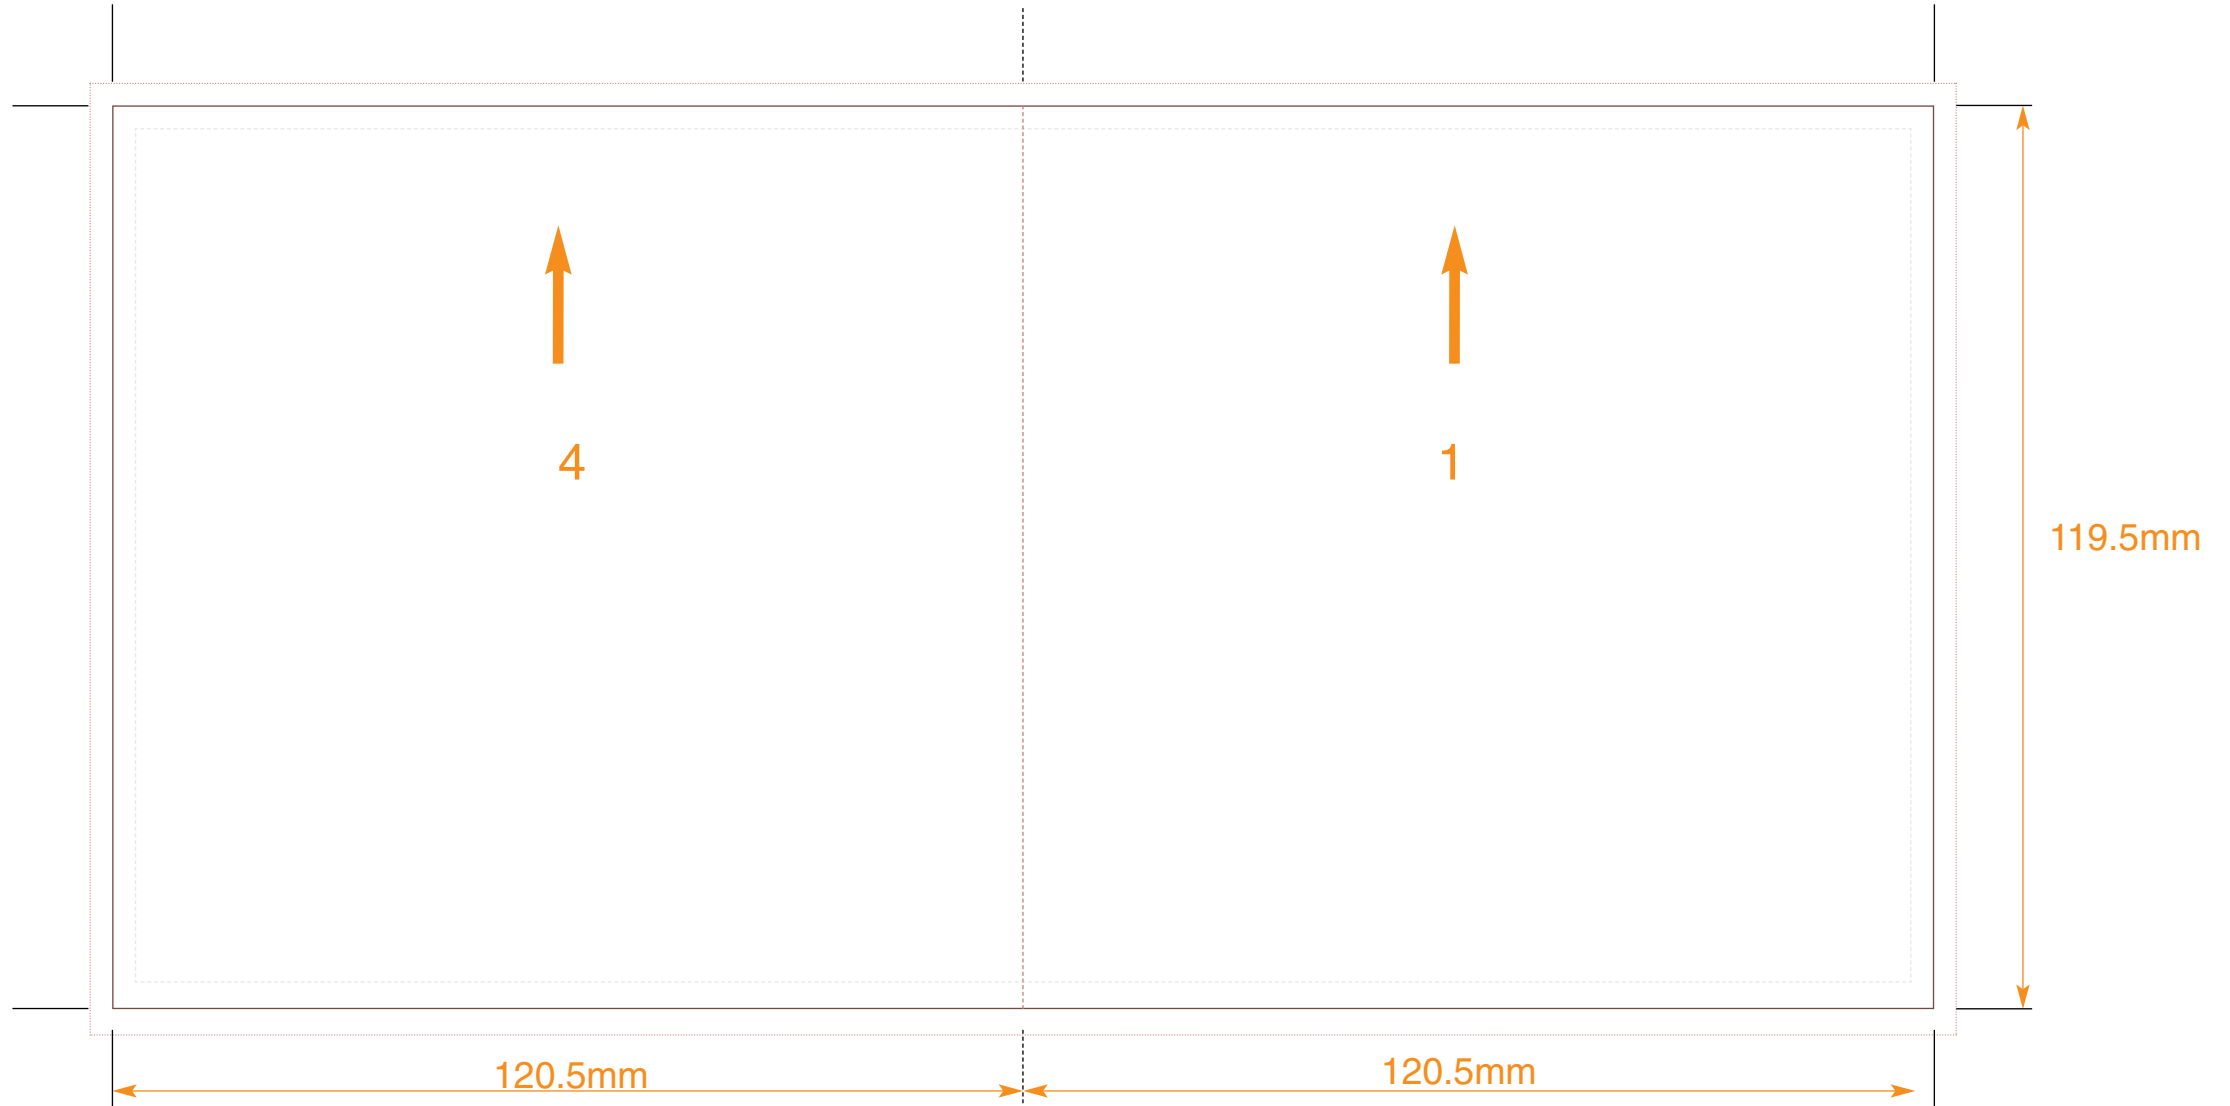

Key:
No text area
Bleed
Trim
Fold

Compact Disc Booklet: 4 Pages

Customer
Catalogue No.
Job Title

Page Nos.

COLOURS
CYAN
MAGENTA
YELLOW
BLACK

PLEASE NOTE THIS TEMPLATE IS NOT TO BE ALTERED, MOVED OR THE DOCUMENT SIZE CHANGED.
THIS PDF IS FOR ILLUSTRATION AND MEASUREMENTS ONLY. **DO NOT LAY ARTWORK DIRECTLY ONTO THIS FILE.**
ALL DIMENSIONS ARE IN MILLIMETRES. BLEED ALLOWANCE OF 3MM ON TRIMMED EDGES