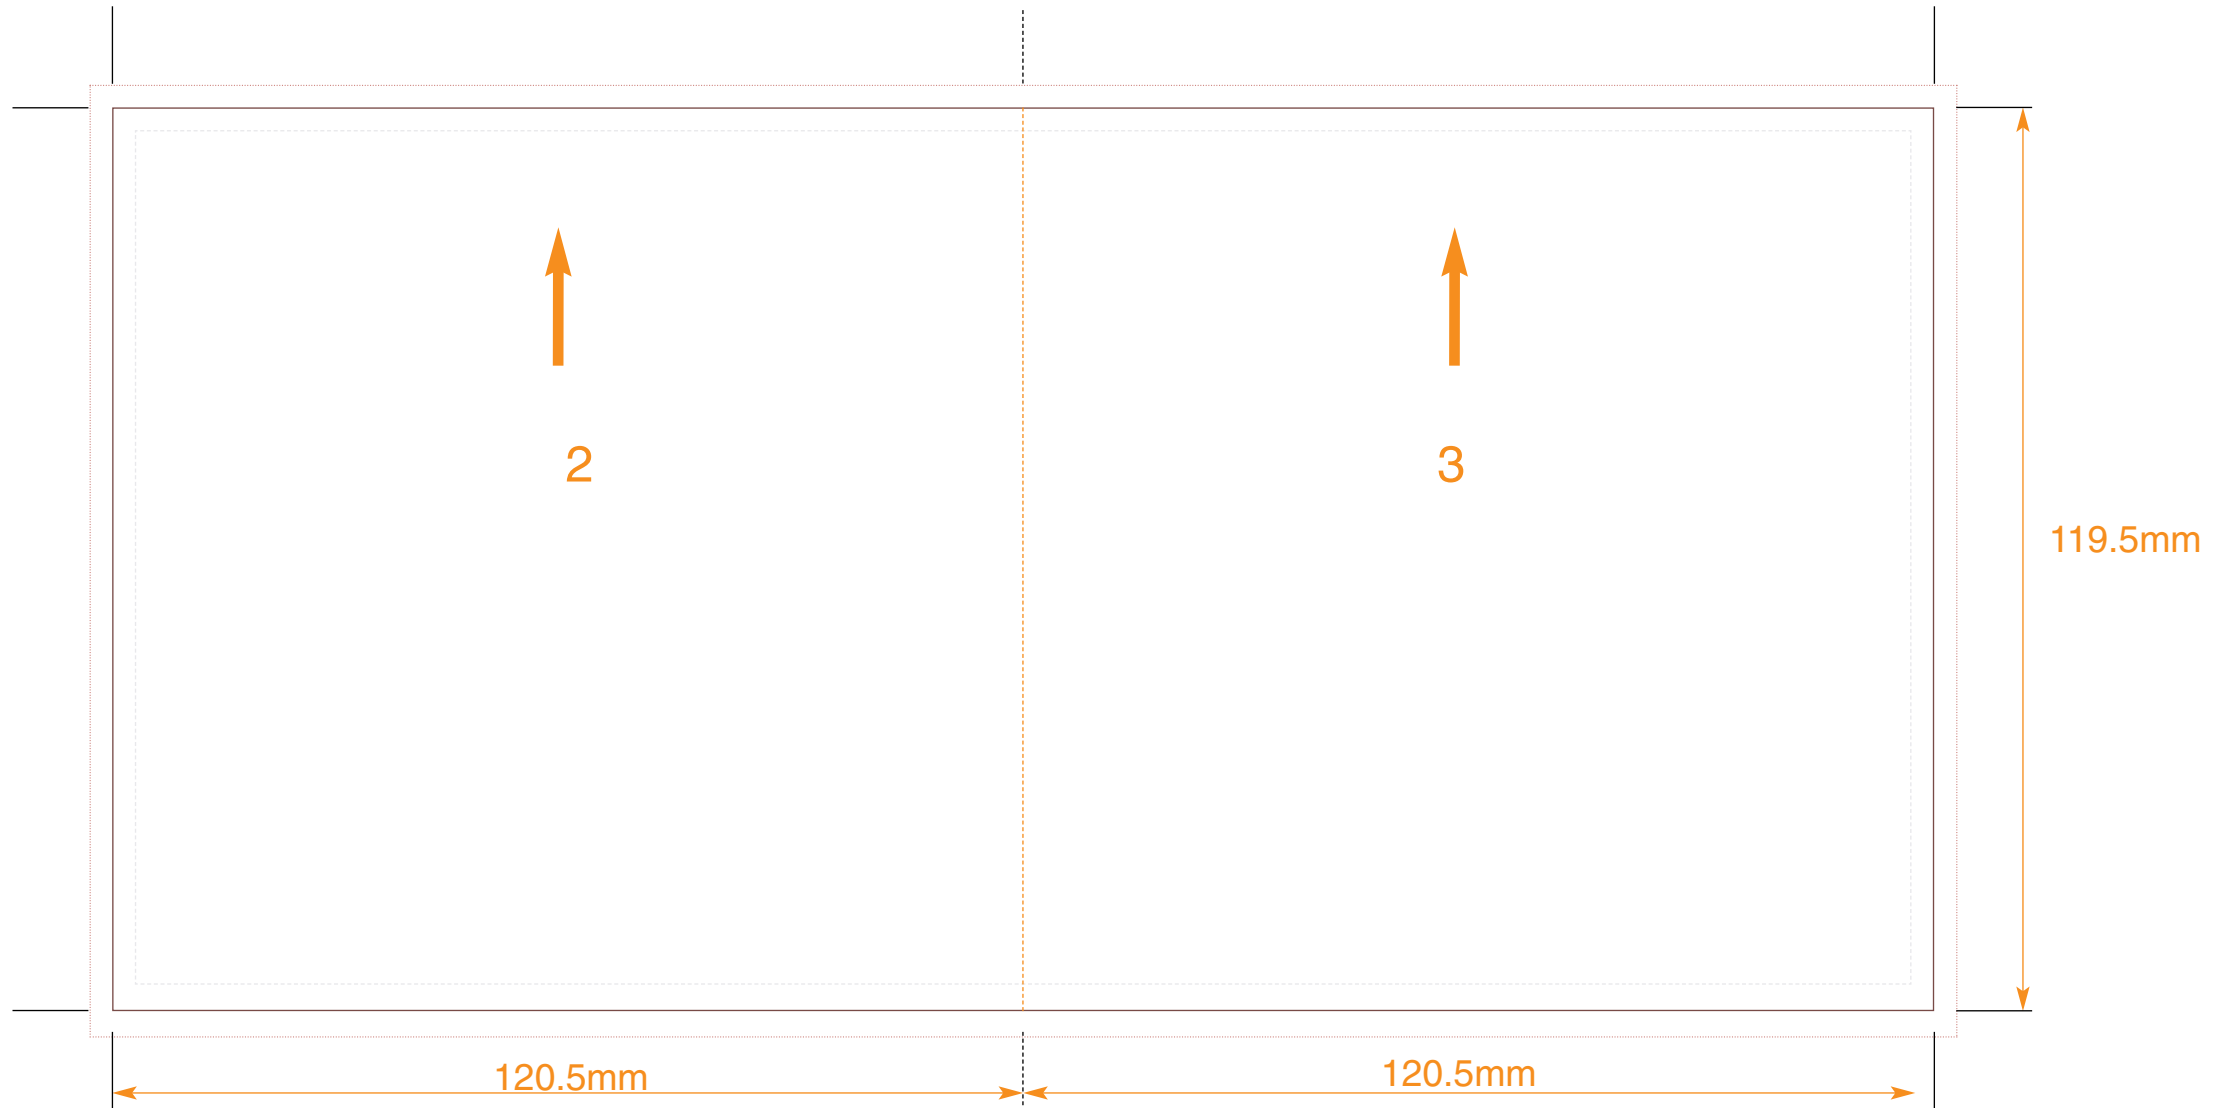

Key:
No text area
Bleed
Trim
Fold

Compact Disc Booklet: 4 Pages

Customer
Catalogue No.
Job Title

Page Nos.

COLOURS
CYAN
MAGENTA
YELLOW
BLACK

PLEASE NOTE THIS TEMPLATE IS NOT TO BE ALTERED, MOVED OR THE DOCUMENT SIZE CHANGED.
THIS PDF IS FOR ILLUSTRATION AND MEASUREMENTS ONLY. **DO NOT LAY ARTWORK DIRECTLY ONTO THIS FILE.**
ALL DIMENSIONS ARE IN MILLIMETRES. BLEED ALLOWANCE OF 3MM ON TRIMMED EDGES