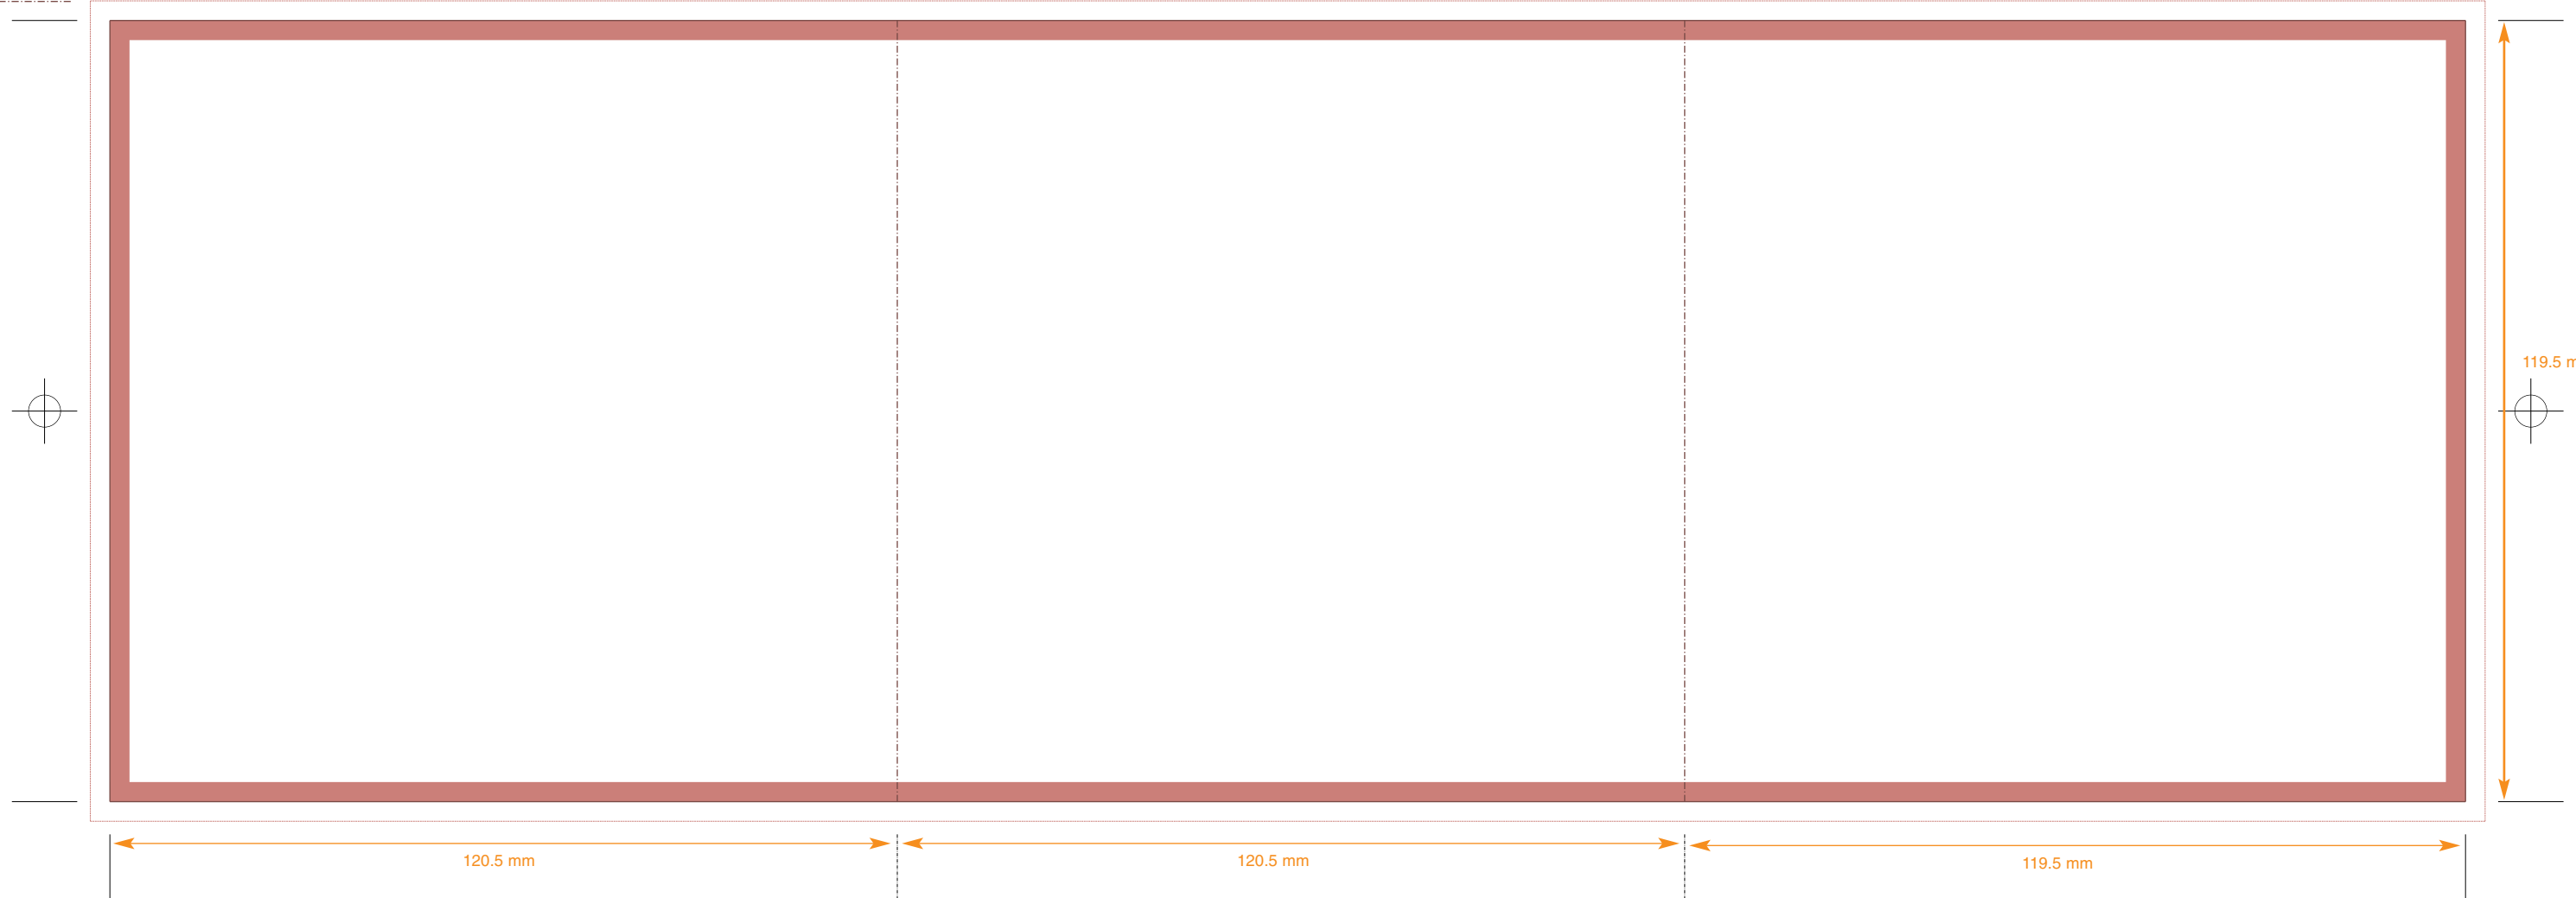

Key:  
No text area  
Bleed  
Trim  
Fold

**Compact Disc Booklet:  
Six Page Roll-fold (Inner)**  
Customer  
Catalogue No.  
Job Title

**COLOURS**  
CYAN  
MAGENTA  
YELLOW  
BLACK

**PLEASE NOTE** THIS TEMPLATE IS NOT TO BE ALTERED, MOVED OR THE DOCUMENT SIZE CHANGED.  
THIS PDF IS FOR ILLUSTRATION AND MEASUREMENTS ONLY. **DO NOT LAY ARTWORK DIRECTLY ONTO THIS FILE.**  
ALL DIMENSIONS ARE IN MILLIMETRES. BLEED ALLOWANCE OF 3MM ON TRIMMED EDGES