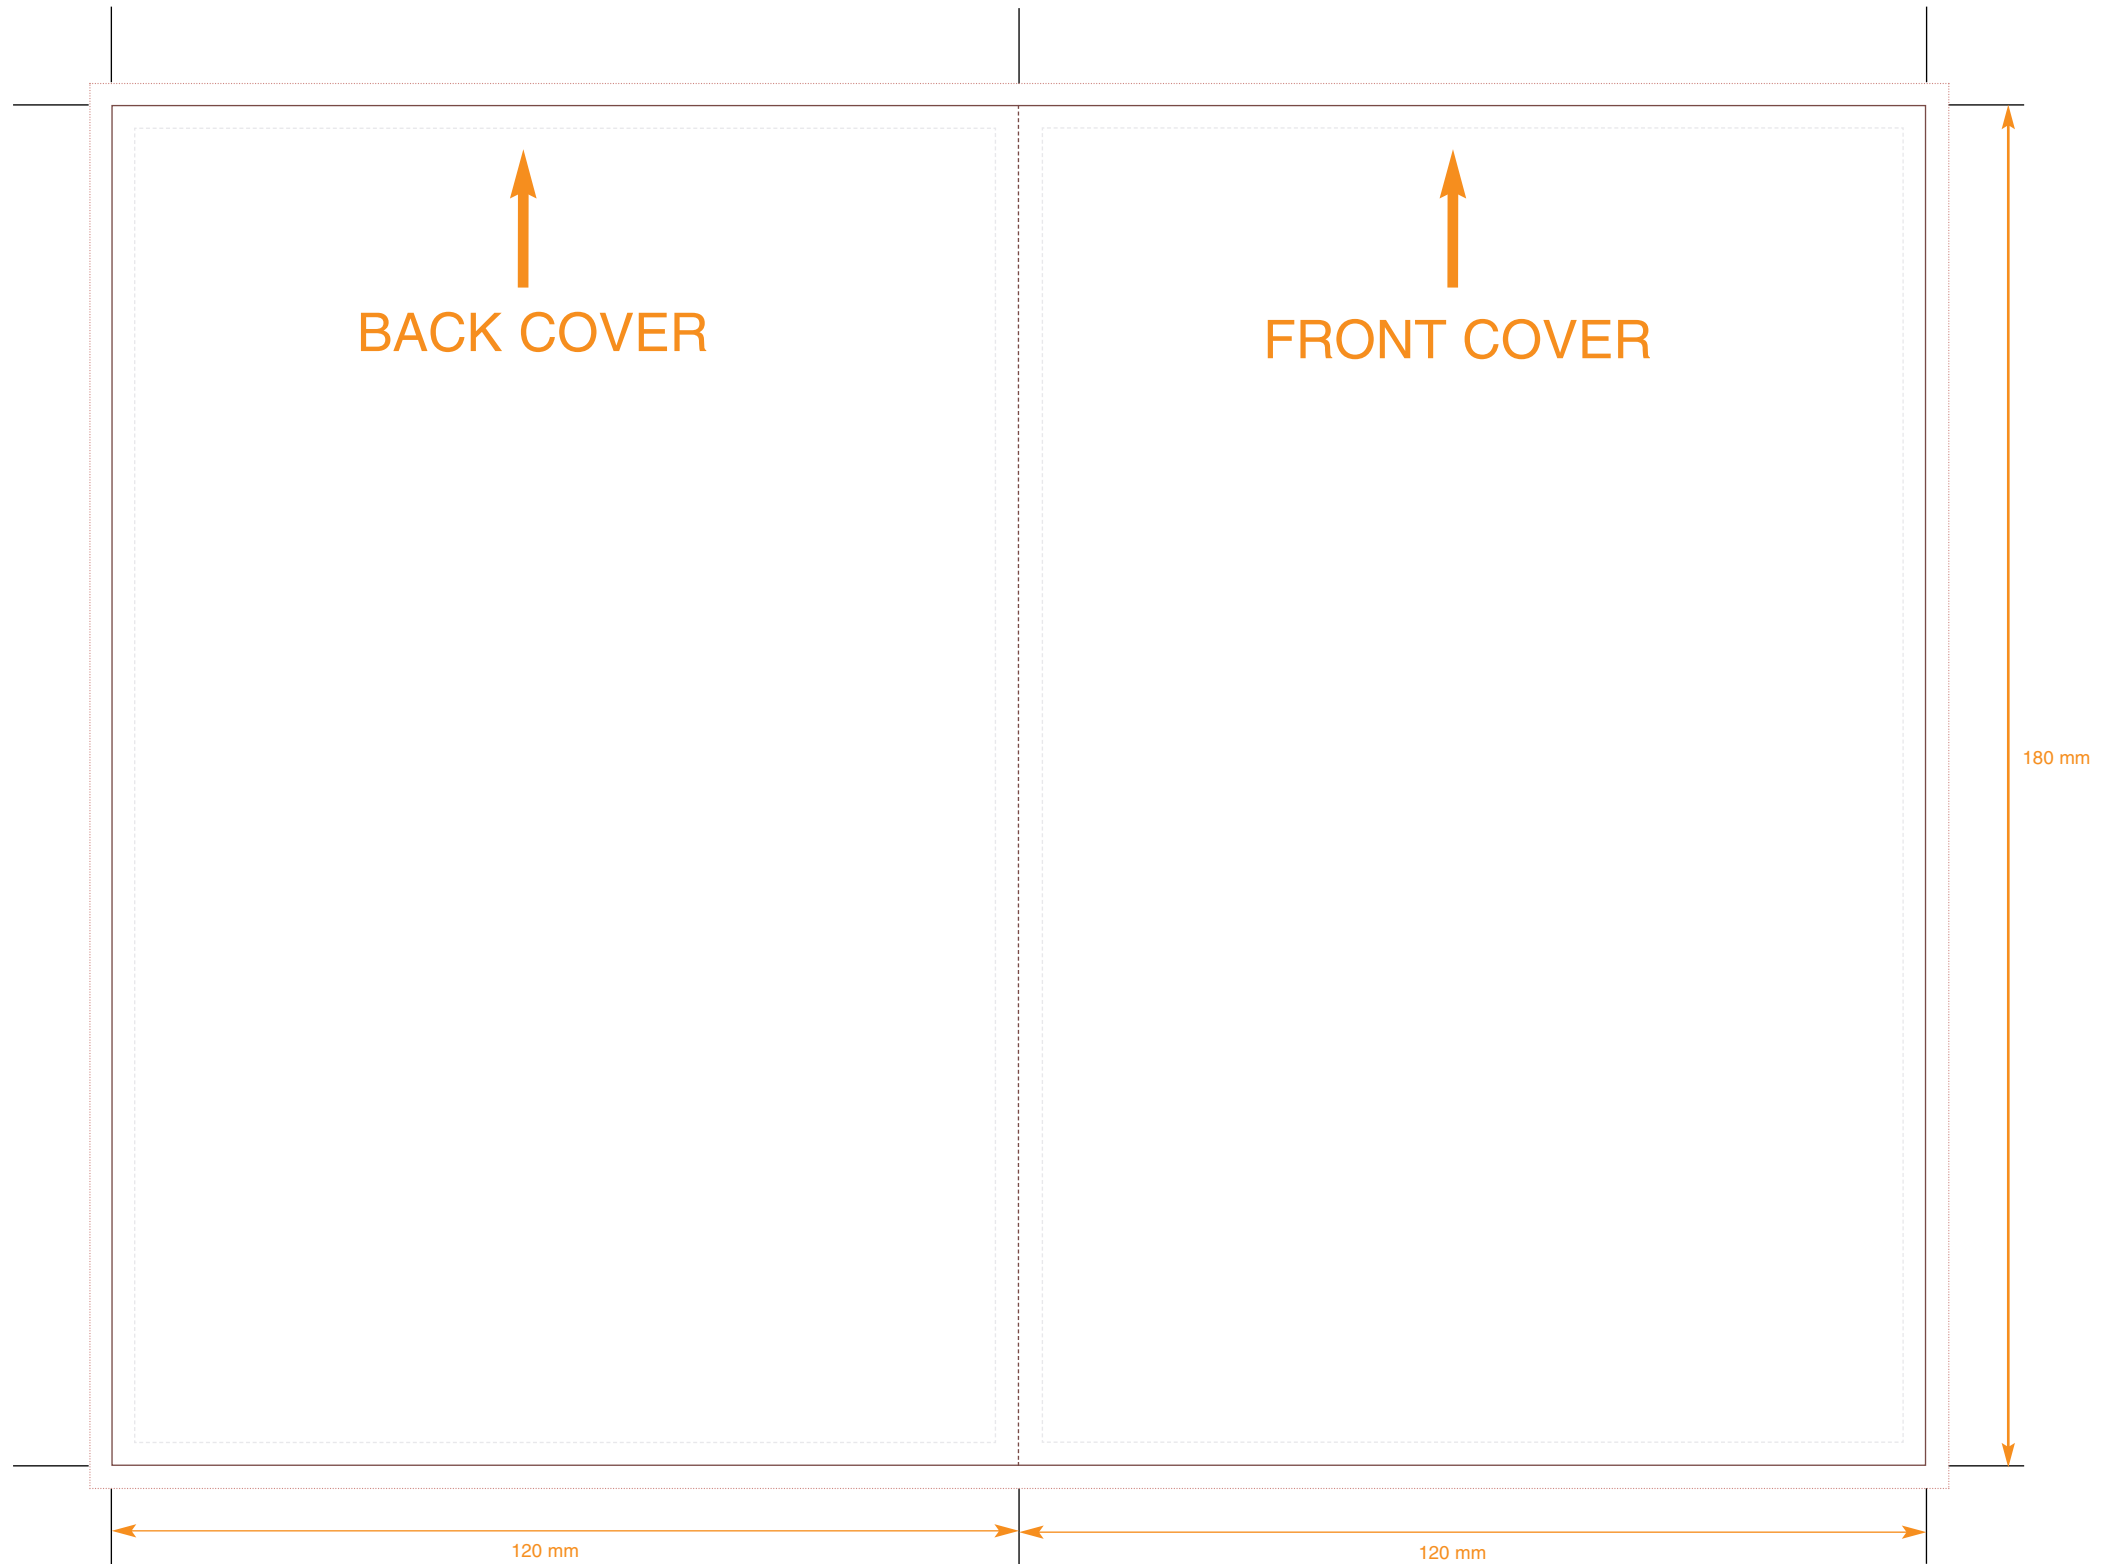

Key:  
No text area  
Bleed  
Trim  
Fold

**DVD Booklet: 12 Pages**

Customer  
Catalogue No.  
Job Title

Page Nos. 12&1

**COLOURS**  
CYAN  
MAGENTA  
YELLOW  
BLACK

**PLEASE NOTE** THIS TEMPLATE IS NOT TO BE ALTERED, MOVED OR THE DOCUMENT SIZE CHANGED.  
THIS PDF IS FOR ILLUSTRATION AND MEASUREMENTS ONLY. **DO NOT LAY ARTWORK DIRECTLY ONTO THIS FILE.**  
ALL DIMENSIONS ARE IN MILLIMETRES. BLEED ALLOWANCE OF 3MM ON TRIMMED EDGES

Key:  
No text area  
Bleed  
Trim  
Fold

**DVD Booklet: 12Pages**

Customer  
Catalogue No.  
Job Title

Page Nos. 2&11

**COLOURS**  
CYAN  
MAGENTA  
YELLOW  
BLACK

**PLEASE NOTE** THIS TEMPLATE IS NOT TO BE ALTERED, MOVED OR THE DOCUMENT SIZE CHANGED.  
THIS PDF IS FOR ILLUSTRATION AND MEASUREMENTS ONLY. **DO NOT LAY ARTWORK DIRECTLY ONTO THIS FILE.**  
ALL DIMENSIONS ARE IN MILLIMETRES. BLEED ALLOWANCE OF 3MM ON TRIMMED EDGES

Key:  
No text area  
Bleed  
Trim  
Fold

**DVD Booklet: 12 Pages**

Customer  
Catalogue No.  
Job Title

Page Nos. 10&3

**COLOURS**  
CYAN  
MAGENTA  
YELLOW  
BLACK

**PLEASE NOTE** THIS TEMPLATE IS NOT TO BE ALTERED, MOVED OR THE DOCUMENT SIZE CHANGED.  
THIS PDF IS FOR ILLUSTRATION AND MEASUREMENTS ONLY. **DO NOT LAY ARTWORK DIRECTLY ONTO THIS FILE.**  
ALL DIMENSIONS ARE IN MILLIMETRES. BLEED ALLOWANCE OF 3MM ON TRIMMED EDGES

Key:  
No text area  
Bleed  
Trim  
Fold

**DVD Booklet: 12 Pages**

Customer  
Catalogue No.  
Job Title

Page Nos. 4&9

**COLOURS**  
CYAN  
MAGENTA  
YELLOW  
BLACK

**PLEASE NOTE** THIS TEMPLATE IS NOT TO BE ALTERED, MOVED OR THE DOCUMENT SIZE CHANGED.  
THIS PDF IS FOR ILLUSTRATION AND MEASUREMENTS ONLY. **DO NOT LAY ARTWORK DIRECTLY ONTO THIS FILE.**  
ALL DIMENSIONS ARE IN MILLIMETRES. BLEED ALLOWANCE OF 3MM ON TRIMMED EDGES