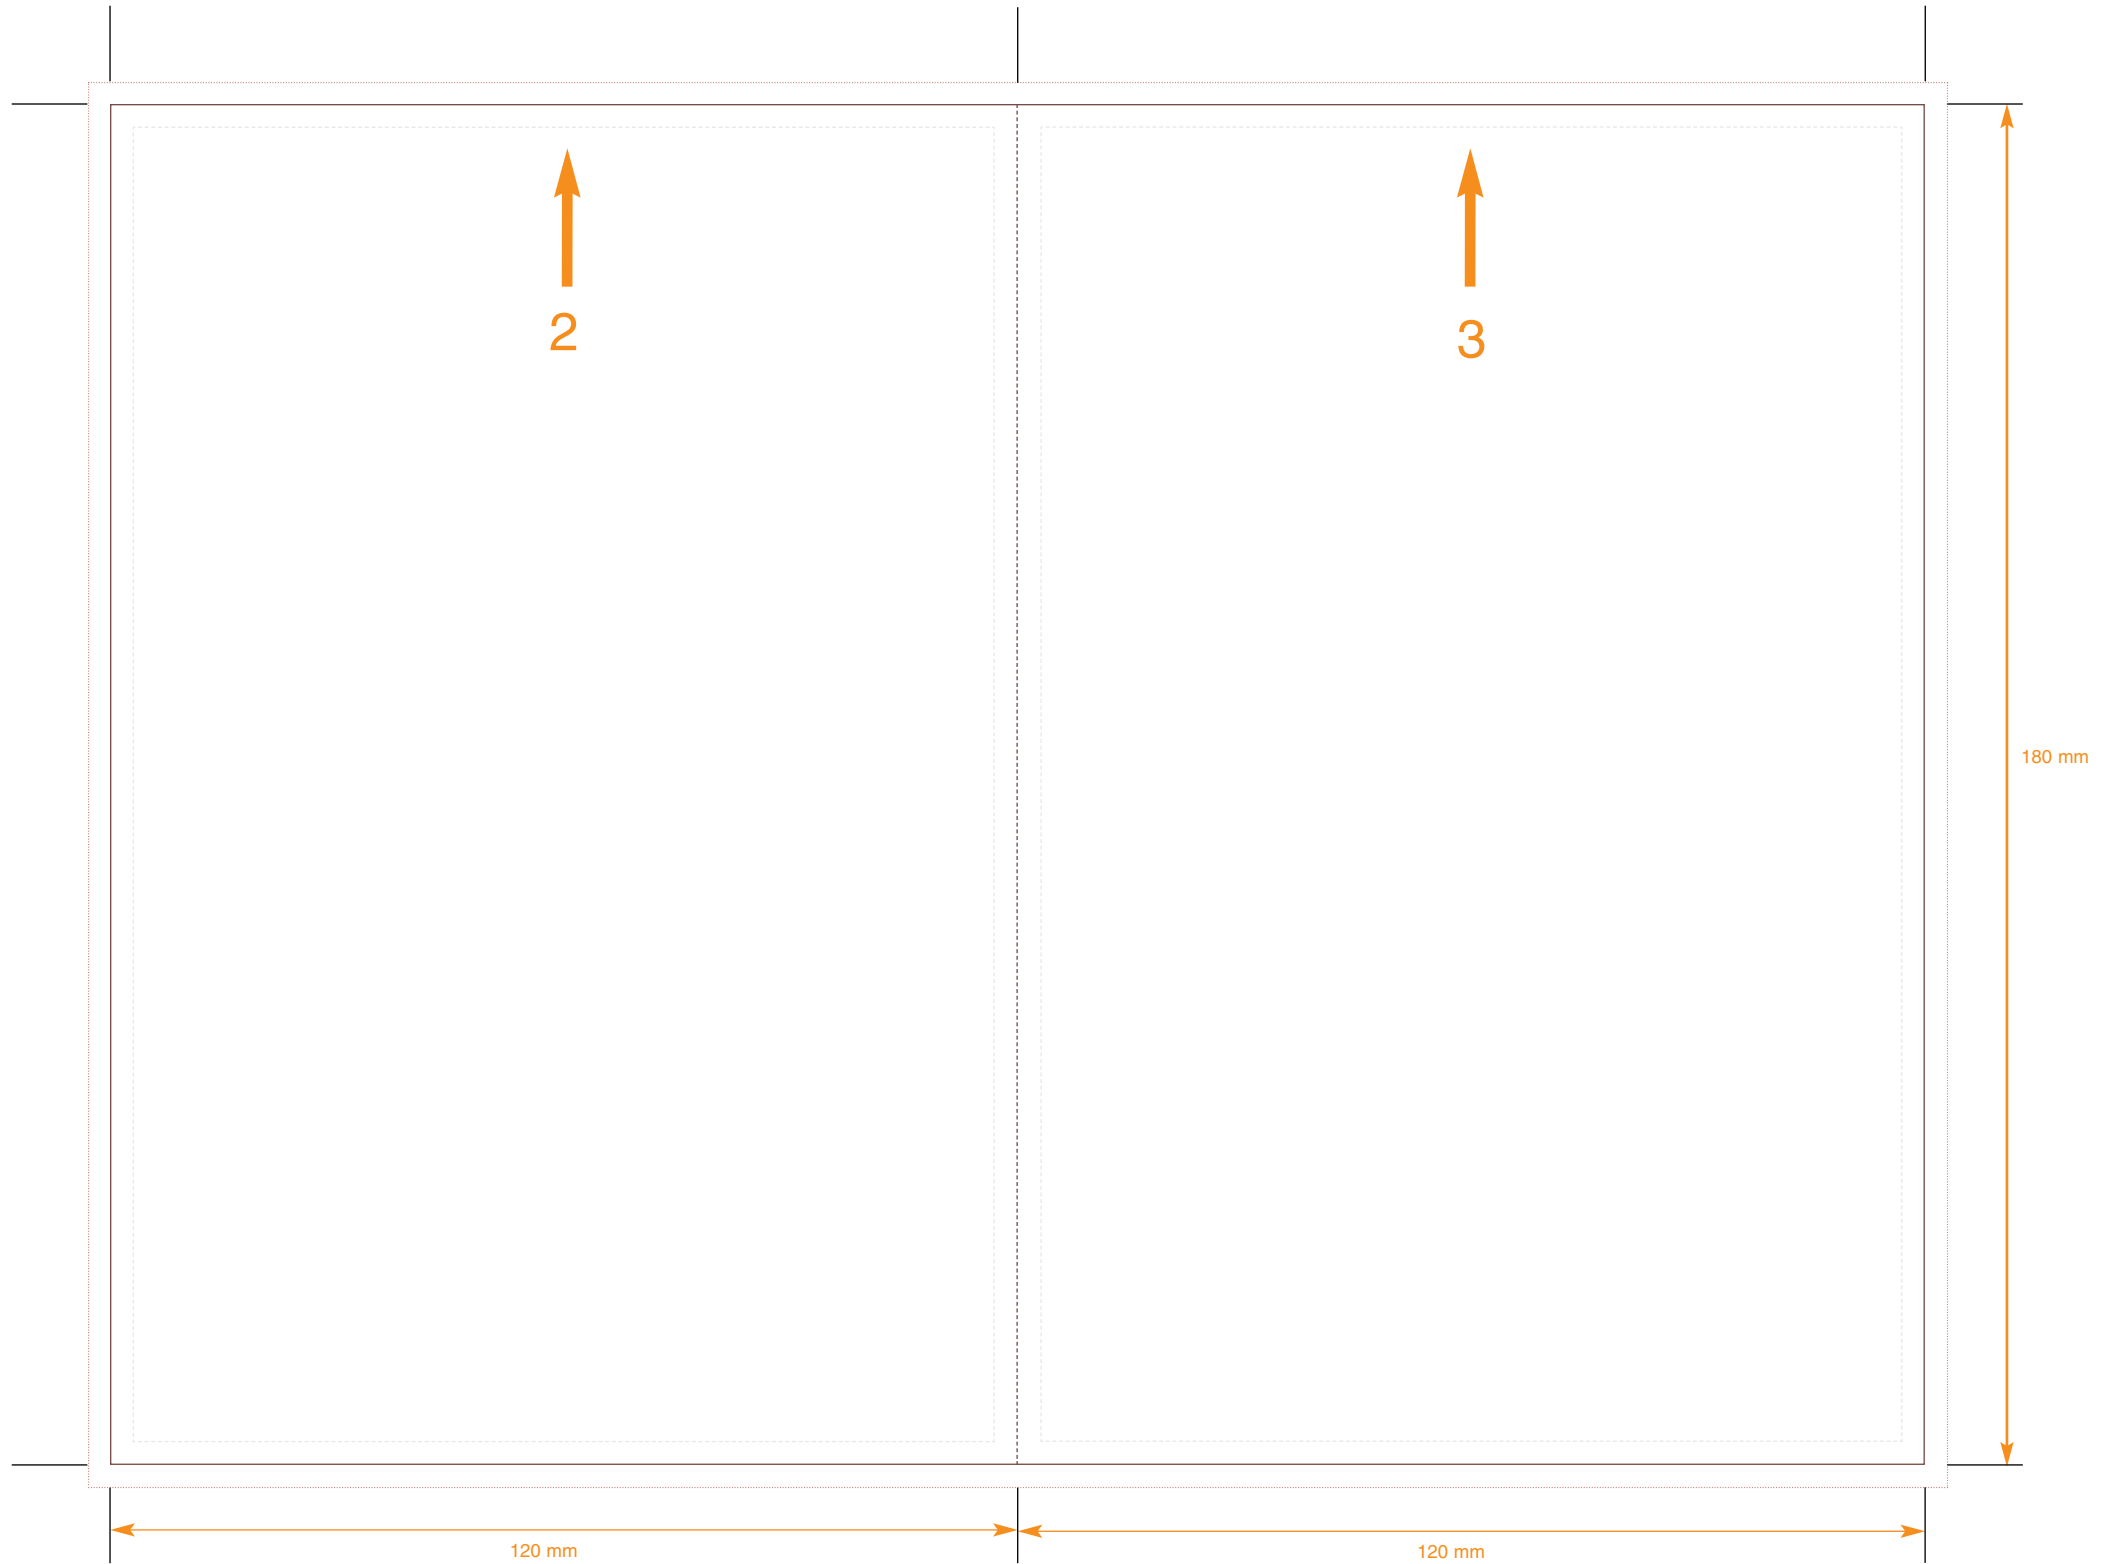

Key:  
No text area  
Bleed  
Trim  
Fold

**DVD Booklet: 4 Pages**

Customer  
Catalogue No.  
Job Title

Page Nos. 1&4

**COLOURS**  
CYAN  
MAGENTA  
YELLOW  
BLACK

**PLEASE NOTE** THIS TEMPLATE IS NOT TO BE ALTERED, MOVED OR THE DOCUMENT SIZE CHANGED.  
THIS PDF IS FOR ILLUSTRATION AND MEASUREMENTS ONLY. **DO NOT LAY ARTWORK DIRECTLY ONTO THIS FILE.**  
ALL DIMENSIONS ARE IN MILLIMETRES. BLEED ALLOWANCE OF 3MM ON TRIMMED EDGES

Key:  
No text area  
Bleed  
Trim  
Fold

**DVD Booklet: 4 Pages**

Customer  
Catalogue No.  
Job Title

Page Nos. 2&3

**COLOURS**  
CYAN  
MAGENTA  
YELLOW  
BLACK

**PLEASE NOTE** THIS TEMPLATE IS NOT TO BE ALTERED, MOVED OR THE DOCUMENT SIZE CHANGED.  
THIS PDF IS FOR ILLUSTRATION AND MEASUREMENTS ONLY. **DO NOT LAY ARTWORK DIRECTLY ONTO THIS FILE.**  
ALL DIMENSIONS ARE IN MILLIMETRES. BLEED ALLOWANCE OF 3MM ON TRIMMED EDGES