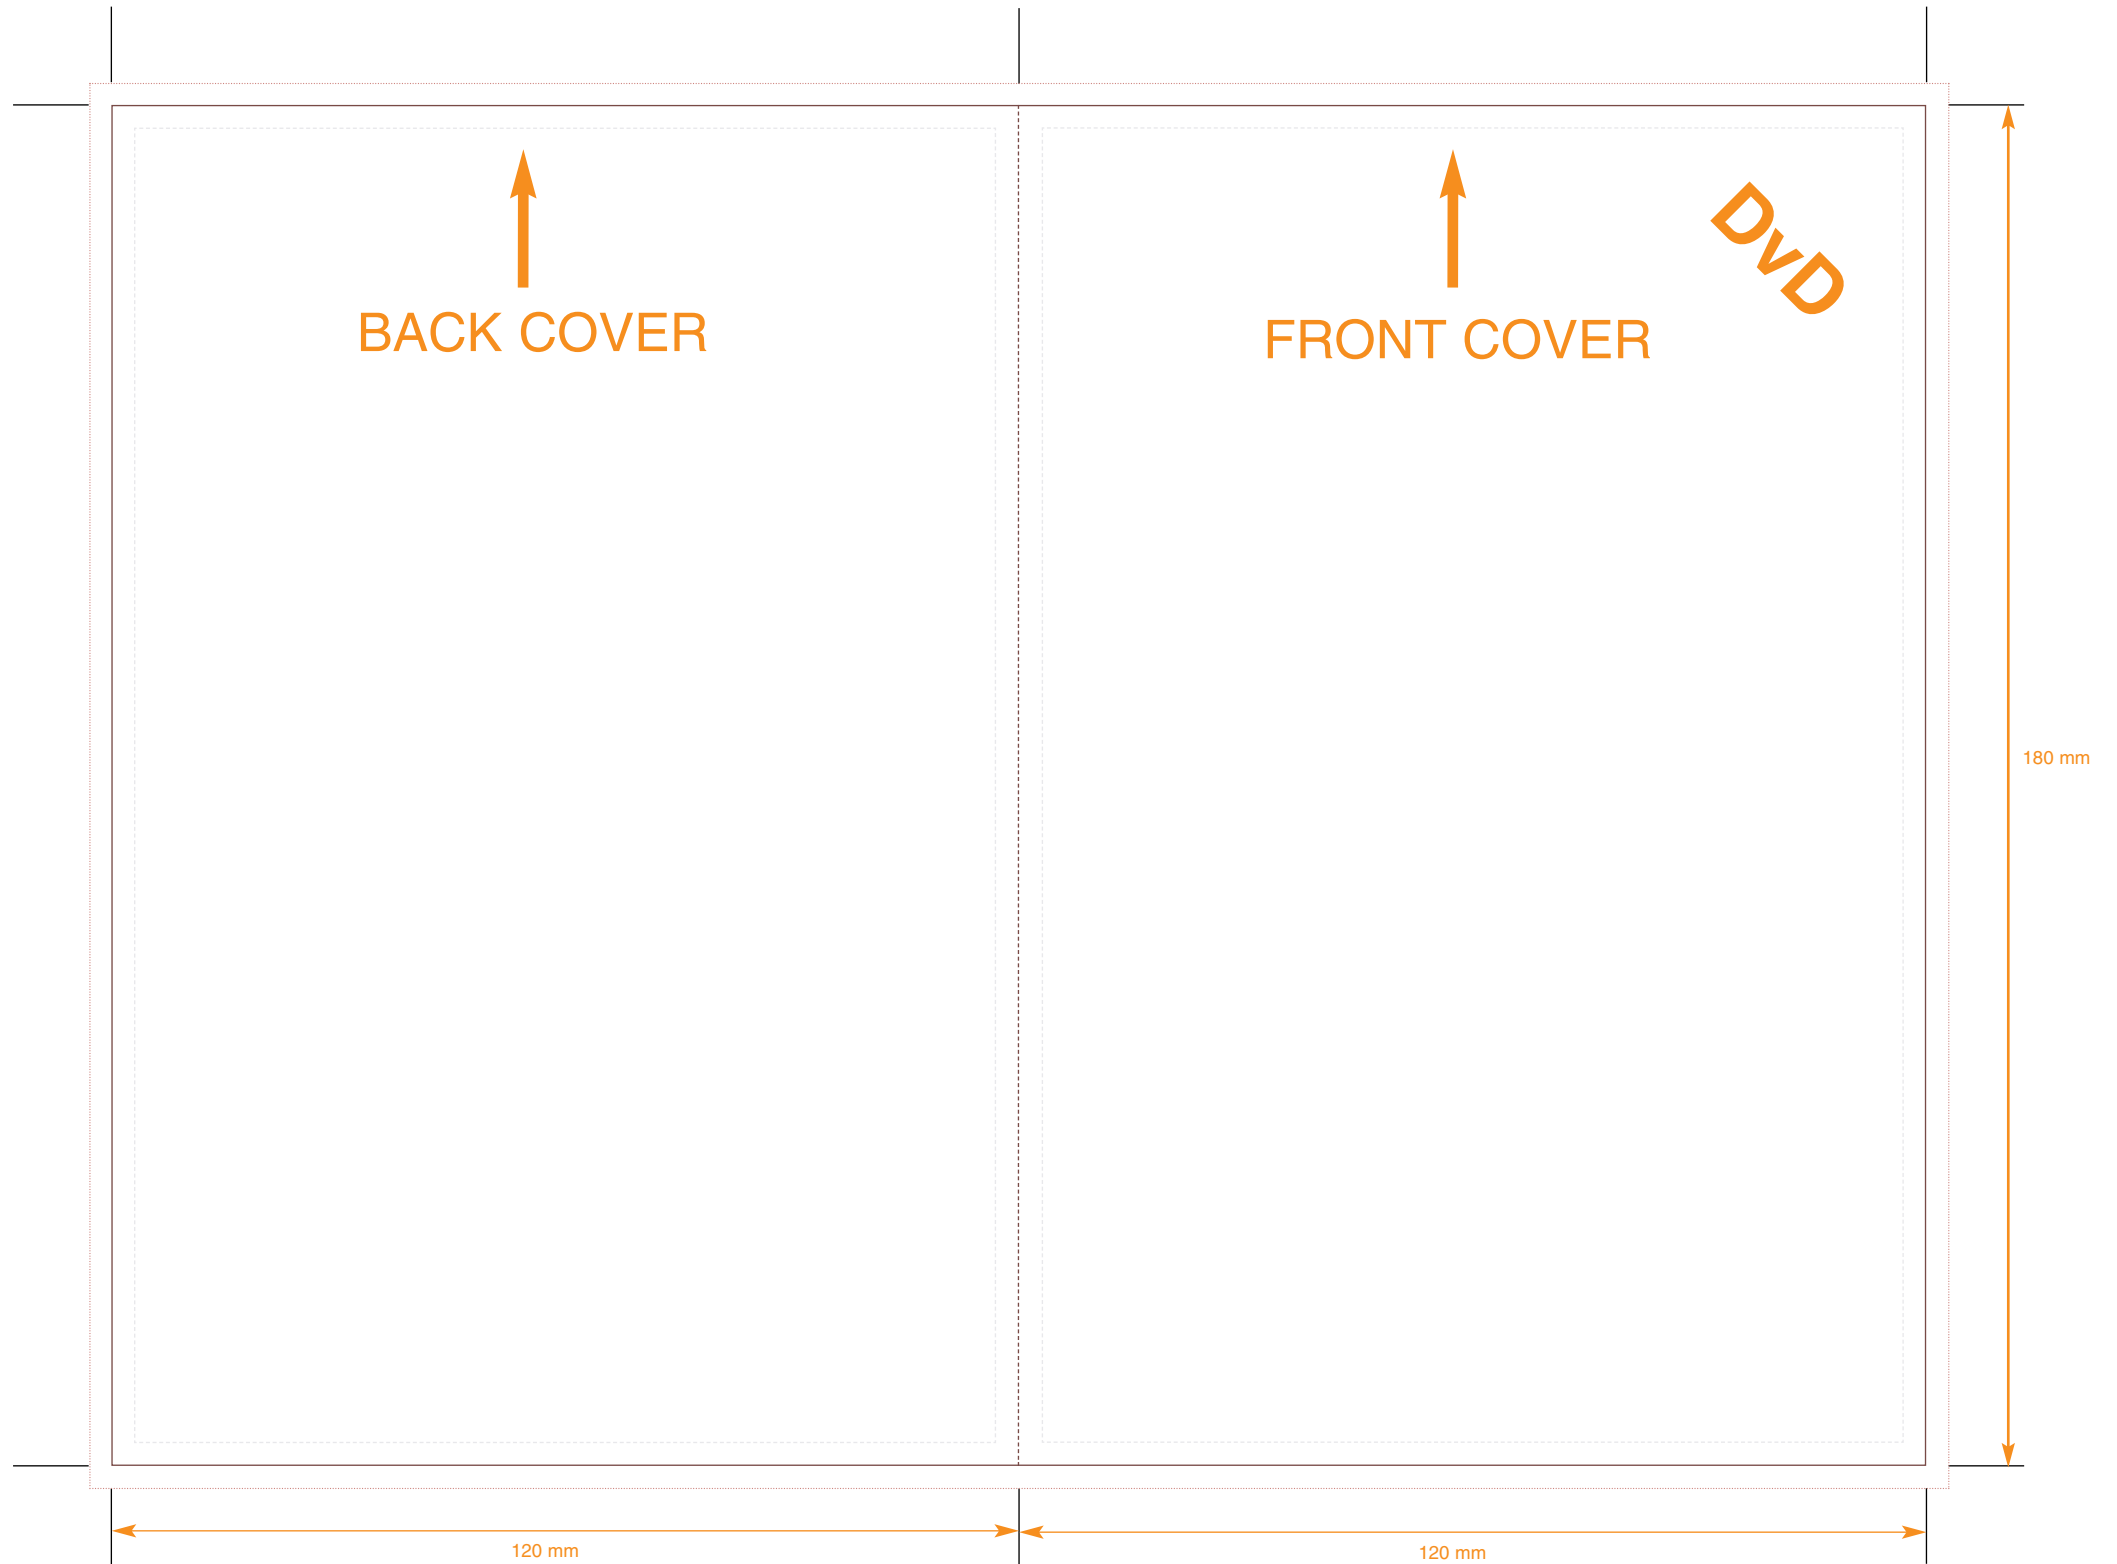

Key:  
No text area  
Bleed  
Trim  
Fold

**DVD Booklet: 4 Pages**

Customer  
Catalogue No.  
Job Title

Page Nos. 1&4

**COLOURS**  
CYAN  
MAGENTA  
YELLOW  
BLACK

**PLEASE NOTE** THIS TEMPLATE IS NOT TO BE ALTERED, MOVED OR THE DOCUMENT SIZE CHANGED.  
THIS PDF IS FOR ILLUSTRATION AND MEASUREMENTS ONLY. **DO NOT LAY ARTWORK DIRECTLY ONTO THIS FILE.**  
ALL DIMENSIONS ARE IN MILLIMETRES. BLEED ALLOWANCE OF 3MM ON TRIMMED EDGES

Key:  
No text area  
Bleed  
Trim  
Fold

**DVD Booklet: 4 Pages**

Customer  
Catalogue No.  
Job Title

Page Nos. 2&3

**COLOURS**  
CYAN  
MAGENTA  
YELLOW  
BLACK

**PLEASE NOTE** THIS TEMPLATE IS NOT TO BE ALTERED, MOVED OR THE DOCUMENT SIZE CHANGED.  
THIS PDF IS FOR ILLUSTRATION AND MEASUREMENTS ONLY. **DO NOT LAY ARTWORK DIRECTLY ONTO THIS FILE.**  
ALL DIMENSIONS ARE IN MILLIMETRES. BLEED ALLOWANCE OF 3MM ON TRIMMED EDGES